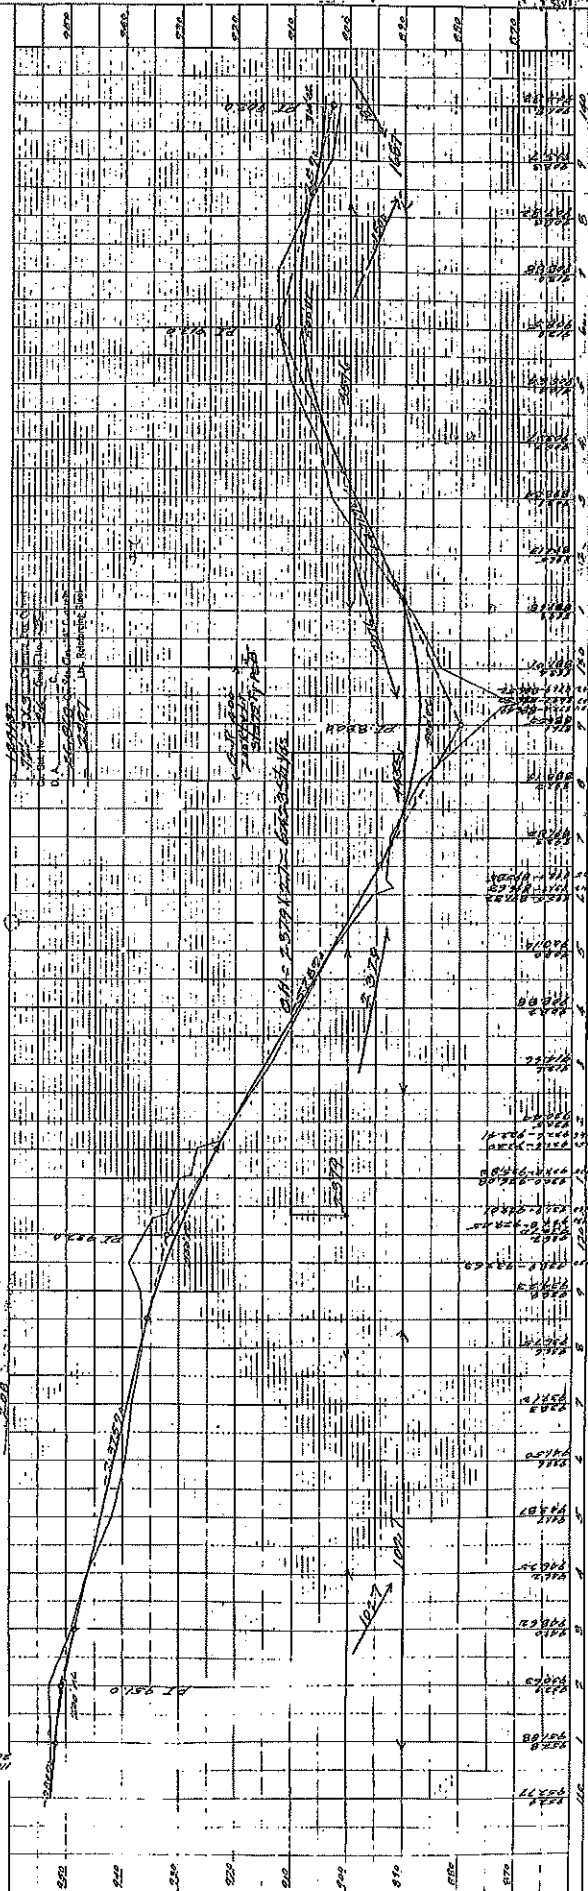

1
2
3
4
5
6
7
8
9
10
11
12
13
14
15
16
17
18
19
20
21
22
23
24
25
26
27
28
29
30
31
32
33
34
35
36
37
38
39
40
41
42
43
44
45
46
47
48
49
50
51
52
53
54
55
56
57
58
59
60
61
62
63
64
65
66
67
68
69
70
71
72
73
74
75
76
77
78
79
80
81
82
83
84
85
86
87
88
89
90
91
92
93
94
95
96
97
98
99
100