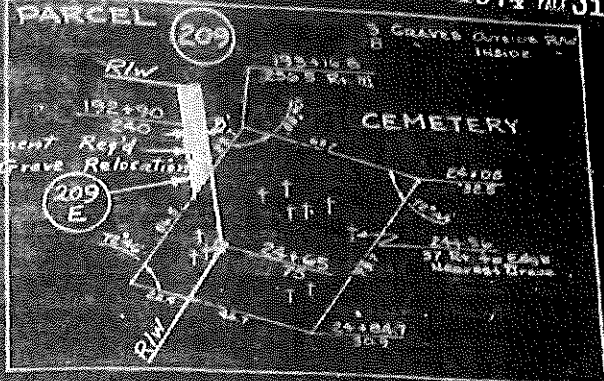

Enlargement

BOOK 1674 PAGE 318

PARCEL NUMBERS & PROPERTY OWNERS

PROJECT I 285-1(15)

NO	NAME	NO	NAME
194	Horace Fendley	209	Cemetery (Horace Fendley, Jr.) T-0.112
195	George Mace M. Piper T-0.888	217 B	W H Johnson
196	Arthur W. Meaders T-0.955	217	John E. Bramblett T-0.306
197	G.H. Meaders T-0.611	220	A.C. Hill T-0.698
198	Donnie M. Morris T-0.655	222	K. Benton & Francis N. Morris T-0.32
199	John B. Morris T-0.839	223	DeKalb County T-0.944
200	G.H. Meaders T-0.552	224	B.B. Hill T-0.612
201	Donnie C. & Mary J. Meaders		T-0.007
202	W.G. Dobbs T-0.046	223 B	J.E. White T-0.015
203	Cond. Smith T-0.166	222 A	Mrs. Mrs. J.C. Worthington T-0.007
204	Wyllis E. & Mrs. M. Hallman		T-0.221
205	Cecil Ford T-0.112	214 B	R.D. Hardigree T-0.010
206	J.C. Mizer Jr. T-0.083	214 E	Mrs. Essie Mae Holcombe T-0.009
207	Mrs. Buchannon T-0.116		
208	Ernest O. Gunbar T-0.004		

STATE HIGHWAY DEPT. OF GA.
RIGHT OF WAY MAP
PROJ. I-285-1(15) DEKALB CO.
DATE: JUNE 1, 1961
Rev. June 1, 1962

RL-11 A-5
T-0.264
O.L. Turner

12-970
30

HIGHWAY 100

HORACE FENDLEY

07122
117