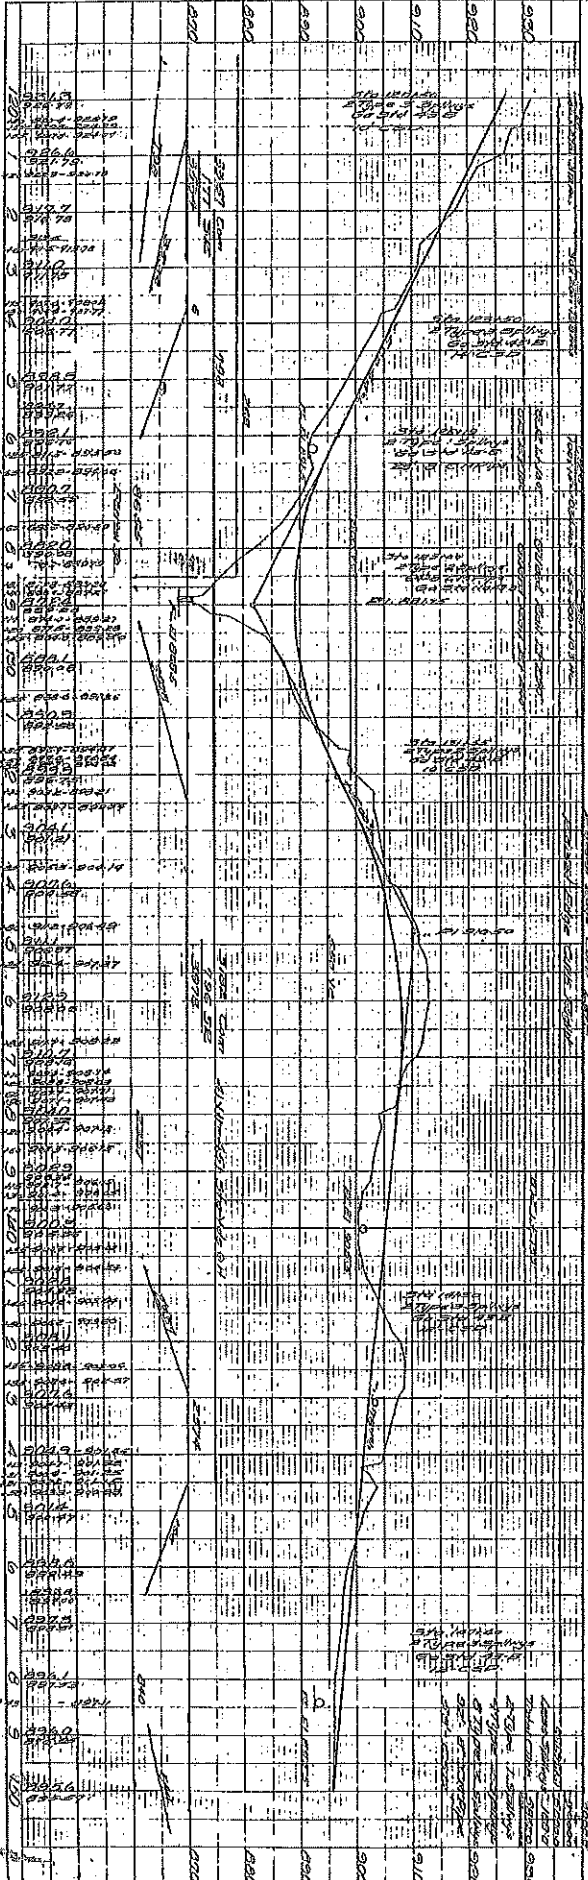

DATE	10/10/19
BY	J. J. [unclear]
CHECKED	[unclear]

PLAN	SECTION
NO. 1	NO. 1
DATE	10/10/19

all notes within the limits of the right of way are to be shown.

DATE	10/10/19
BY	J. J. [unclear]
CHECKED	[unclear]