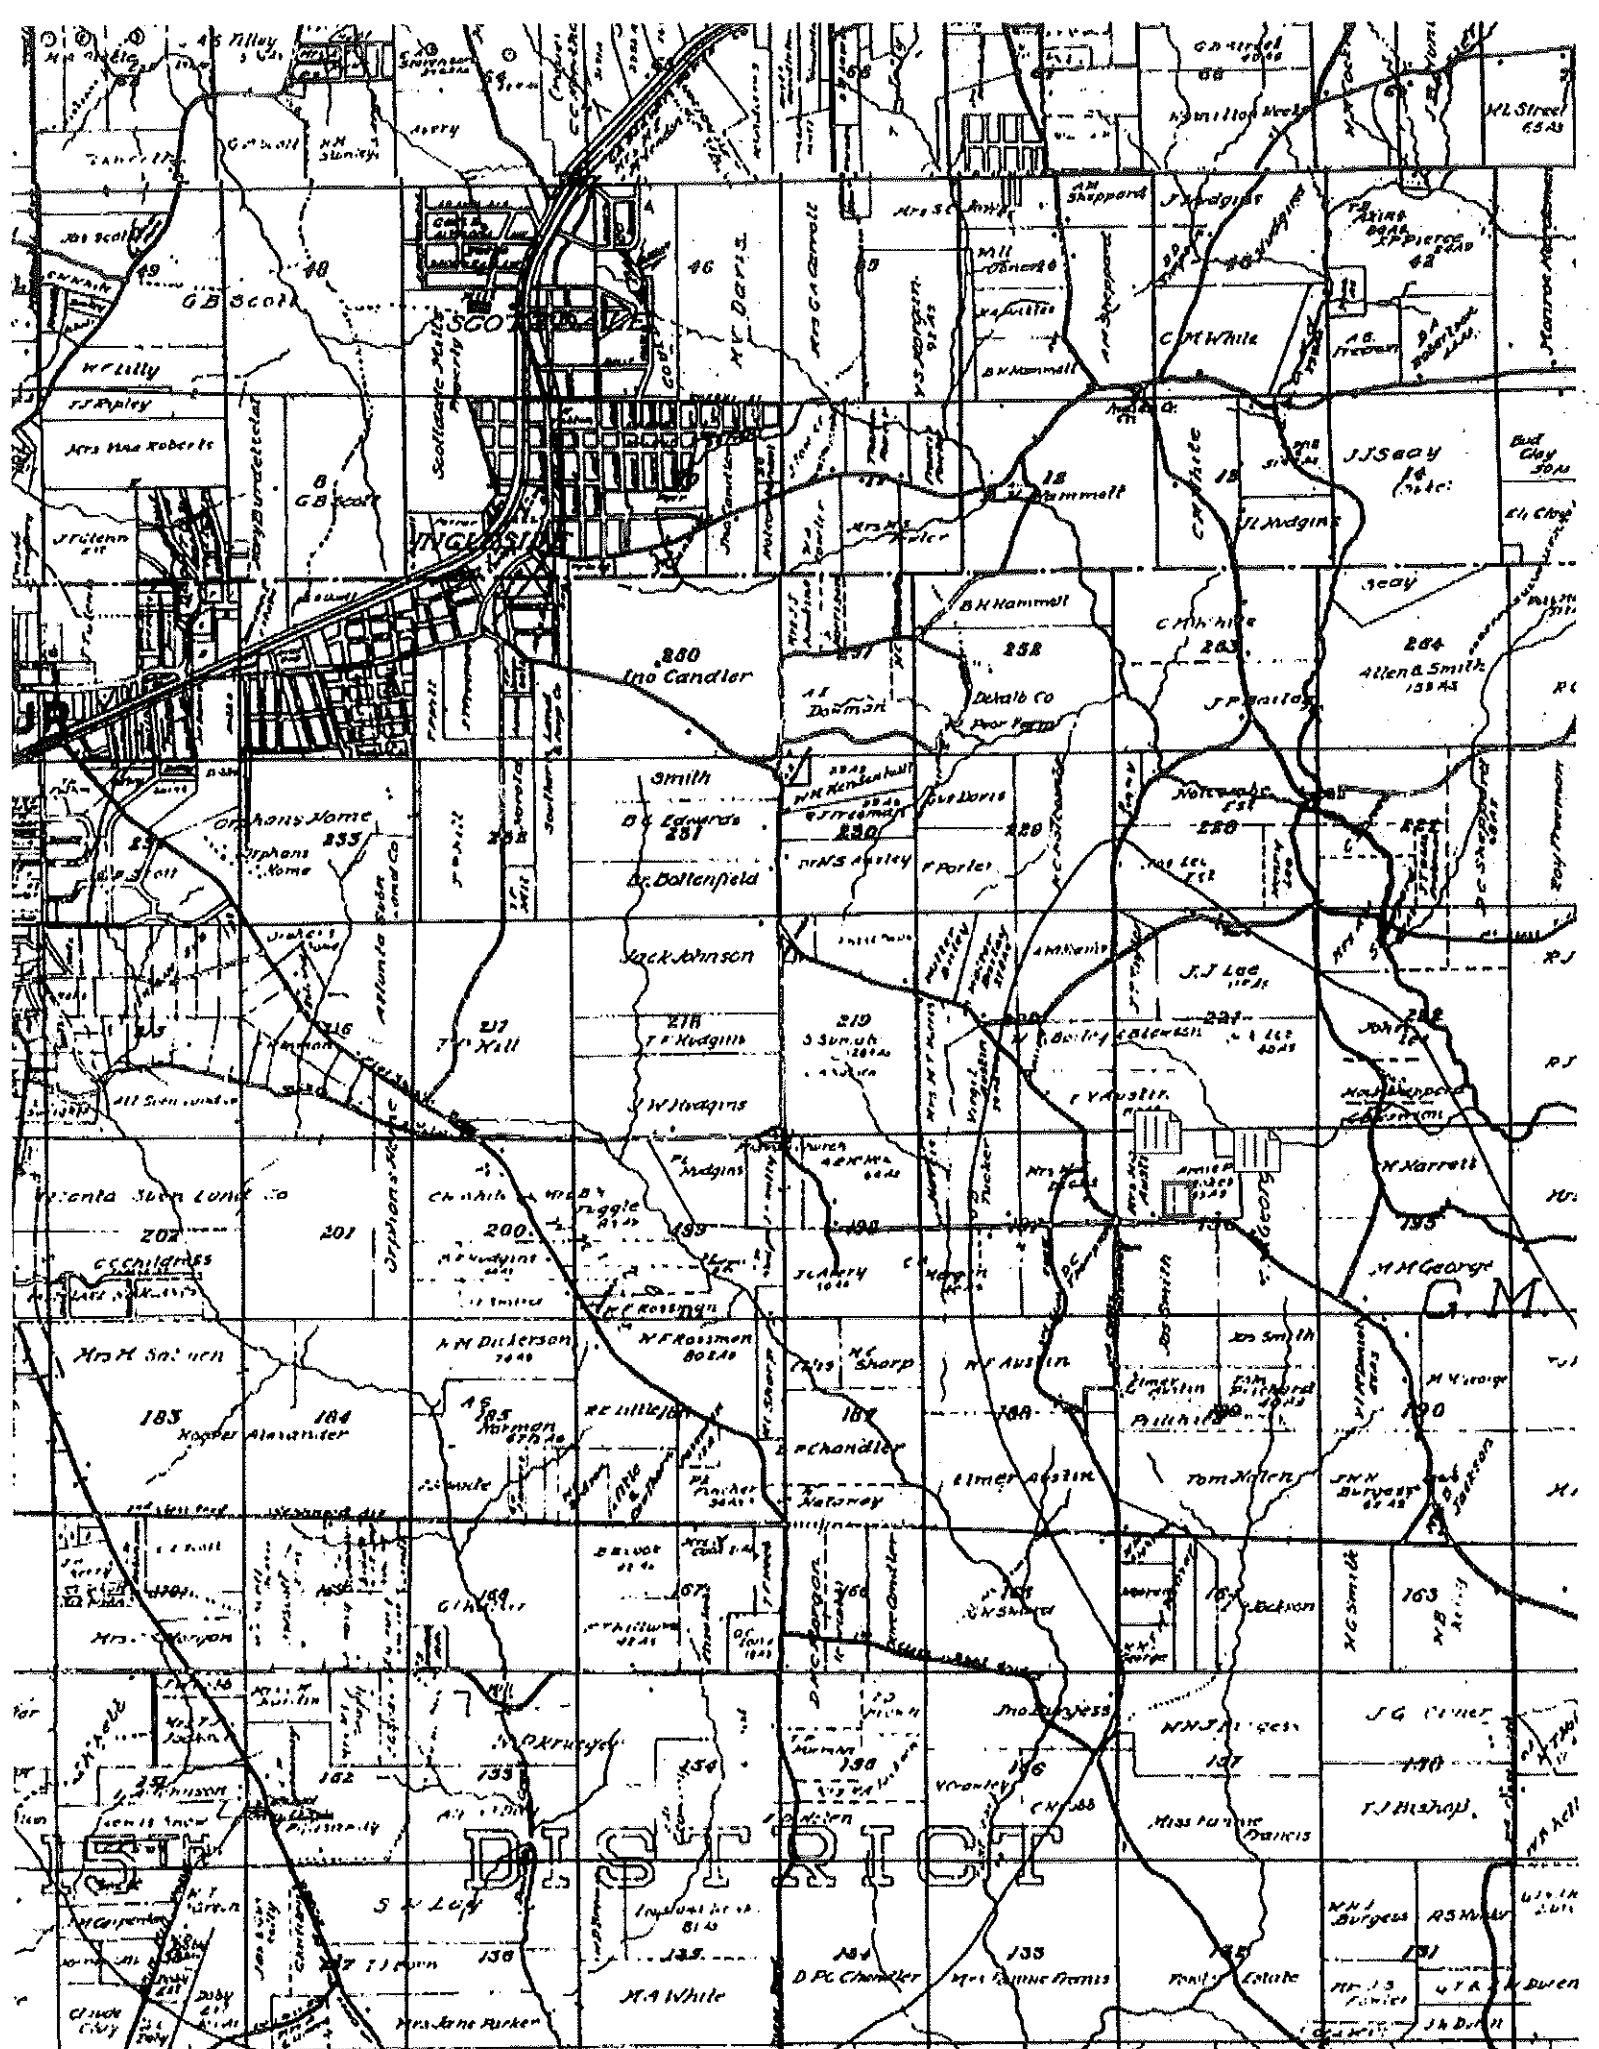

FARMER FAMILY CEMETERY.

Location: South side of Cosington Road east of Avondale,
Land Lot # 126, 18th District, DeKalb County,
Evans District.

Recorded July 29, 1931.

Farmer,	Haranda,	Aug. 14, 1821 - Sept. 5, 1883. Wife of Wm. Farmer.
Farmer,	Virginia A.	Aug. 18, 1860 - Feb. 24, 1883.
Farmer,	William, "Uncle Billy".	No inscribed marker.
Thornton,	Loretta Emer.	Nov. 21, 1854 - Nov. 26, 1872. Wife of W. J. Thornton.

Add a Cover Photo

Farmer Family Cemetery

LOCATION Decatur, DeKalb County, Georgia, USA

MEMORIALS 4 added

ADD FAVORITE"/>

Contribute

- Add a memorial
- Upload Headstone Photos
- Transcribe Photos
- Photo requests
- Upload spreadsheet

This cemetery currently has no photos.

Add Photos

Cemeteries > Region > USA > Georgia > DeKalb County
 > Decatur > Farmer Family Cemetery

Added: 22 Jan 2015
 Find A Grave Cemetery: #2566744

DISTRICT

15th

185
Kopper Alexander