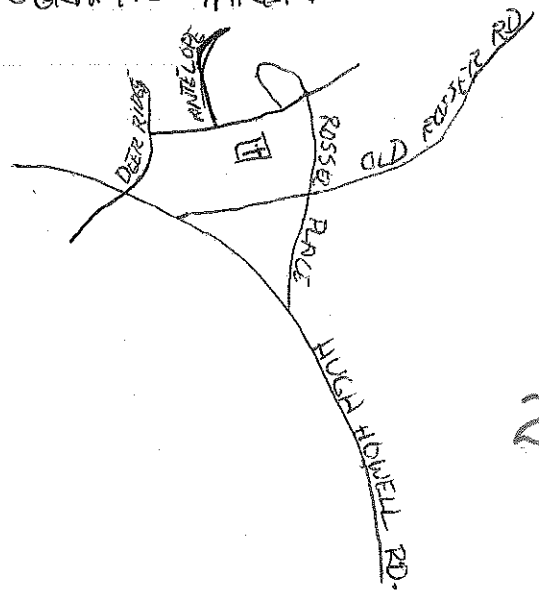

## DOUBLE SPRINGS CEMETERY

I LANDLOT 217  
DISTRICT 18

II NOT MAINTAINED  
CONDITION: GOOD - VERY GOOD

III DATA IS ON FILE AT D.H.S.

IV PHOTOGRAPHS TAKEN

# DOUBLE SPRINGS CEMETERY

Location: Between Tucker and Stone Mountain, Land Lot # 216 or 217, 18th District

Recorded Aug 4, 1932

Note: A non-denominational church once occupied a site adjoining the cemetery. It was demolished many years ago.

ALLAN	Lucy S	Oct 11, 1853 - Mar 7, 1891
CARTER	Tarleton	No inscribed marker (statement of John McCurdy, grandson)
SEAY	Alvin Dewitt	Aug 7, 1886 - May 2, 1888
SEAY	Bertha Ellen	May 31, 1884 - July 9, 1886
SEAY	Cleveland	April 15, 1888 - March 18, 1889
SEAY	J A	Dec 20, 1835 - May 17, 1893
SEAY	Lewis M	June 27, 1871 - Sept 7, 1888
SEAY	Semantha	Nov 14, 1827 - March 7, 1895
TURNER	John W	June 28, 1826 - Jan 19, 1899
TURNER	Mary A	April 8, 1824 - June 26, 1881