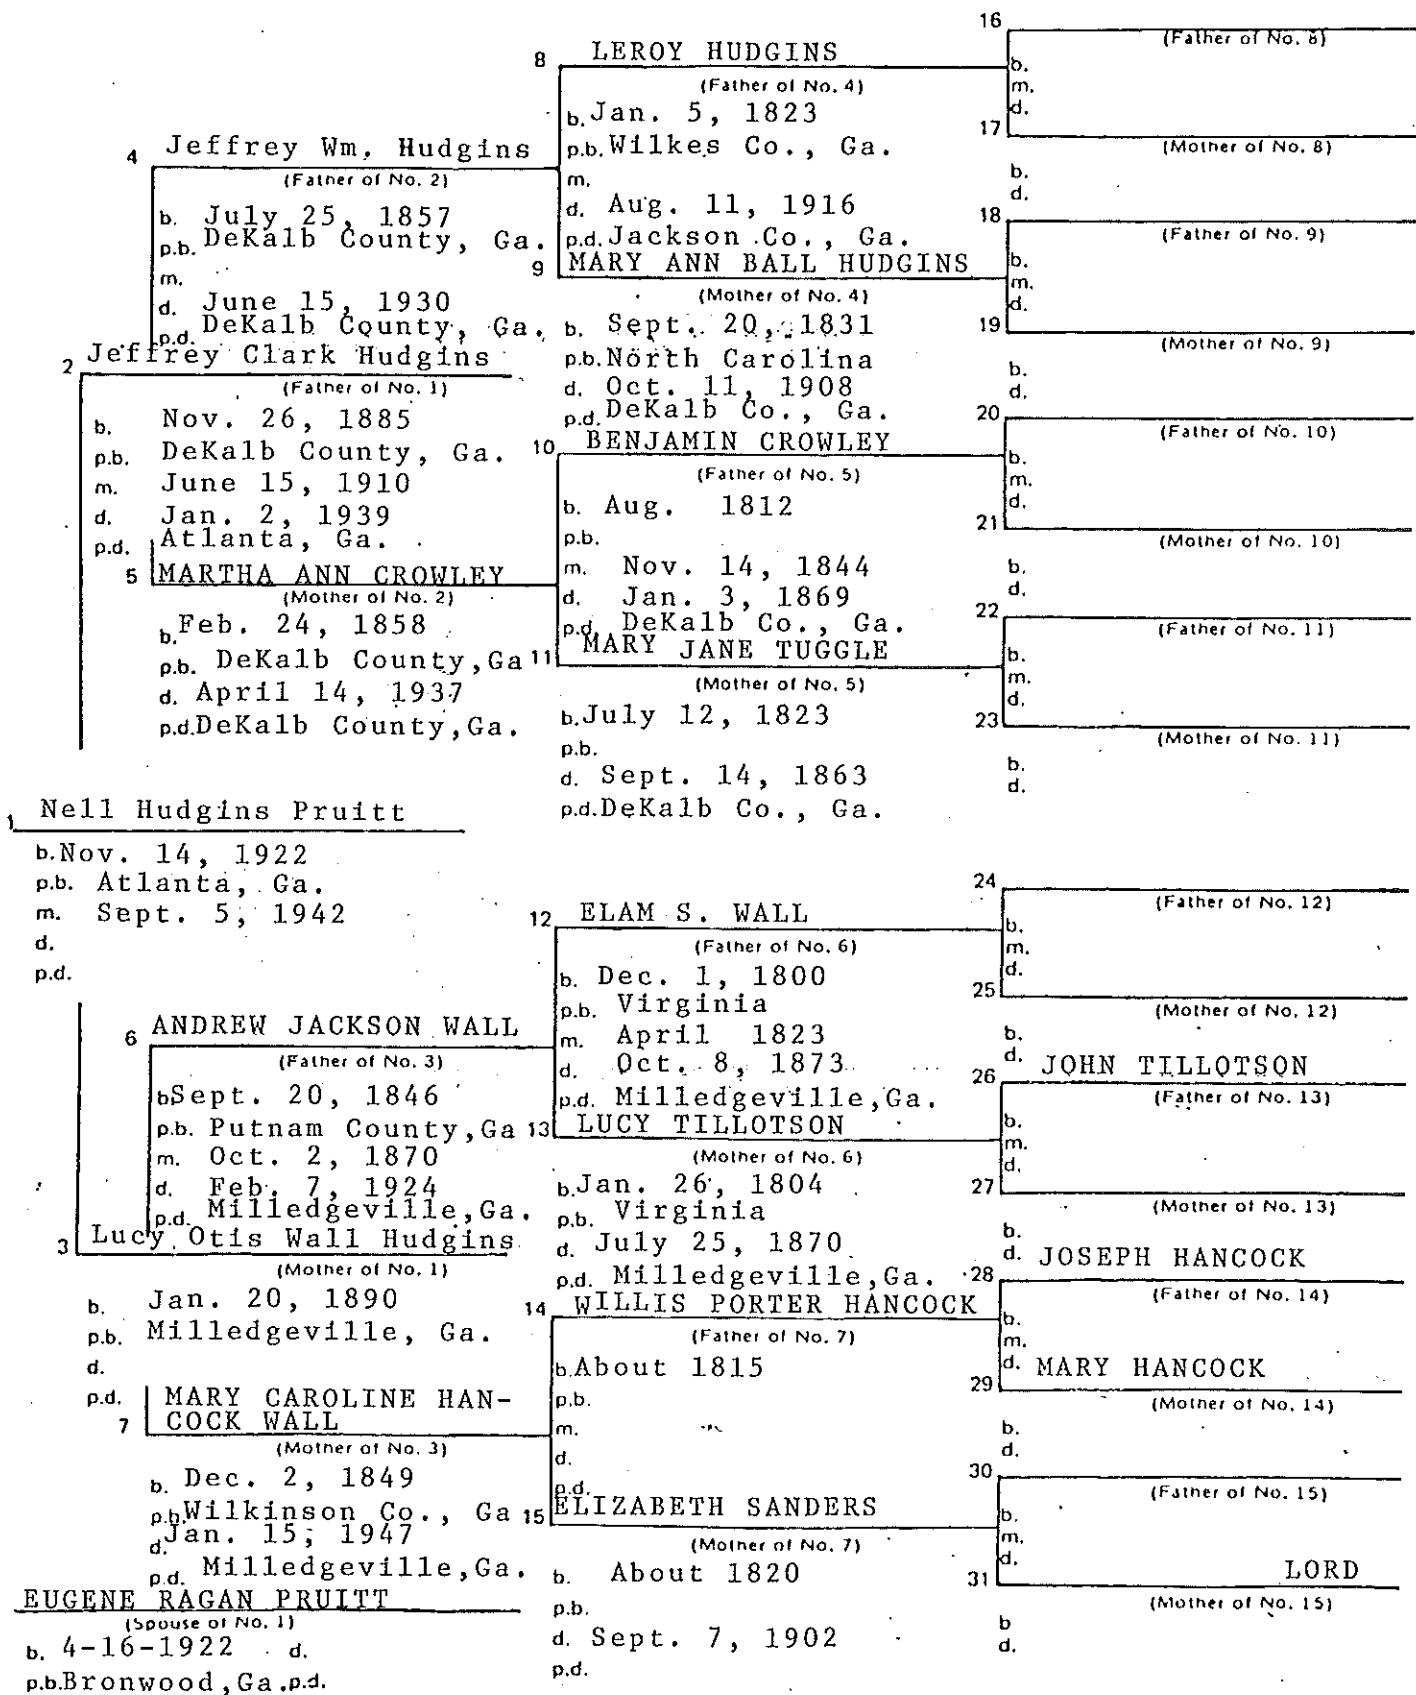

MEMBER'S LINEAL CHART – FOUR GENERATIONS
(Both Sides of Family)

DHS 81-80

NAME OF MEMBER _____
 Address of Member _____
 City, State & Zip Code _____
 Member No. _____

Abbreviations Used
 B. (date of birth)
 B.P. (place of birth)
 M. (date of marriage)
 D. (date of death)
 P.D. (place of death)

HUSBAND LEROY (First) HUDGINS (Middle) (Last)
 Born January 5, 1823 Where Wilkes County, GA
 Died August 11, 1916 Where Buckhead (Jackson County) GA
 Burial Where Midway Presby. Church Churchyard
 Father's Name Mother's Maiden Name
 Married Where

WIFE MARY ANN BALL
 Born Sept. 20, 1831 Where
 Died Oct. 11, 1908 Where
 Burial Where Midway Presby. Church Churchyard
 Father's Name Mother's Maiden Name

Male or Female	CHILDREN (In order of birth) (For marriages see same number at bottom of page)	BORN			PLACE OF BIRTH	DIED		
		Day	Mo.	Yr.		Day	Mo.	Yr.
	1 Benjamin Franklin							
	2 Jeffrey William	25	7	1857		15	6	1930
	3 Thomas Fletcher							
	4 Molly							
	5 Georgia							
	6							
	7							
	8 NOTE: Leroy enlisted in the Confederate Army in the fall of 1863 in Decatur, GA.							
	9 He was in Co. B., 8th Ga. He was known in DeKalb County as an animal doctor. This might be a forerunner of what is now known as a veterinarian.							
	10							
	11							
	12							