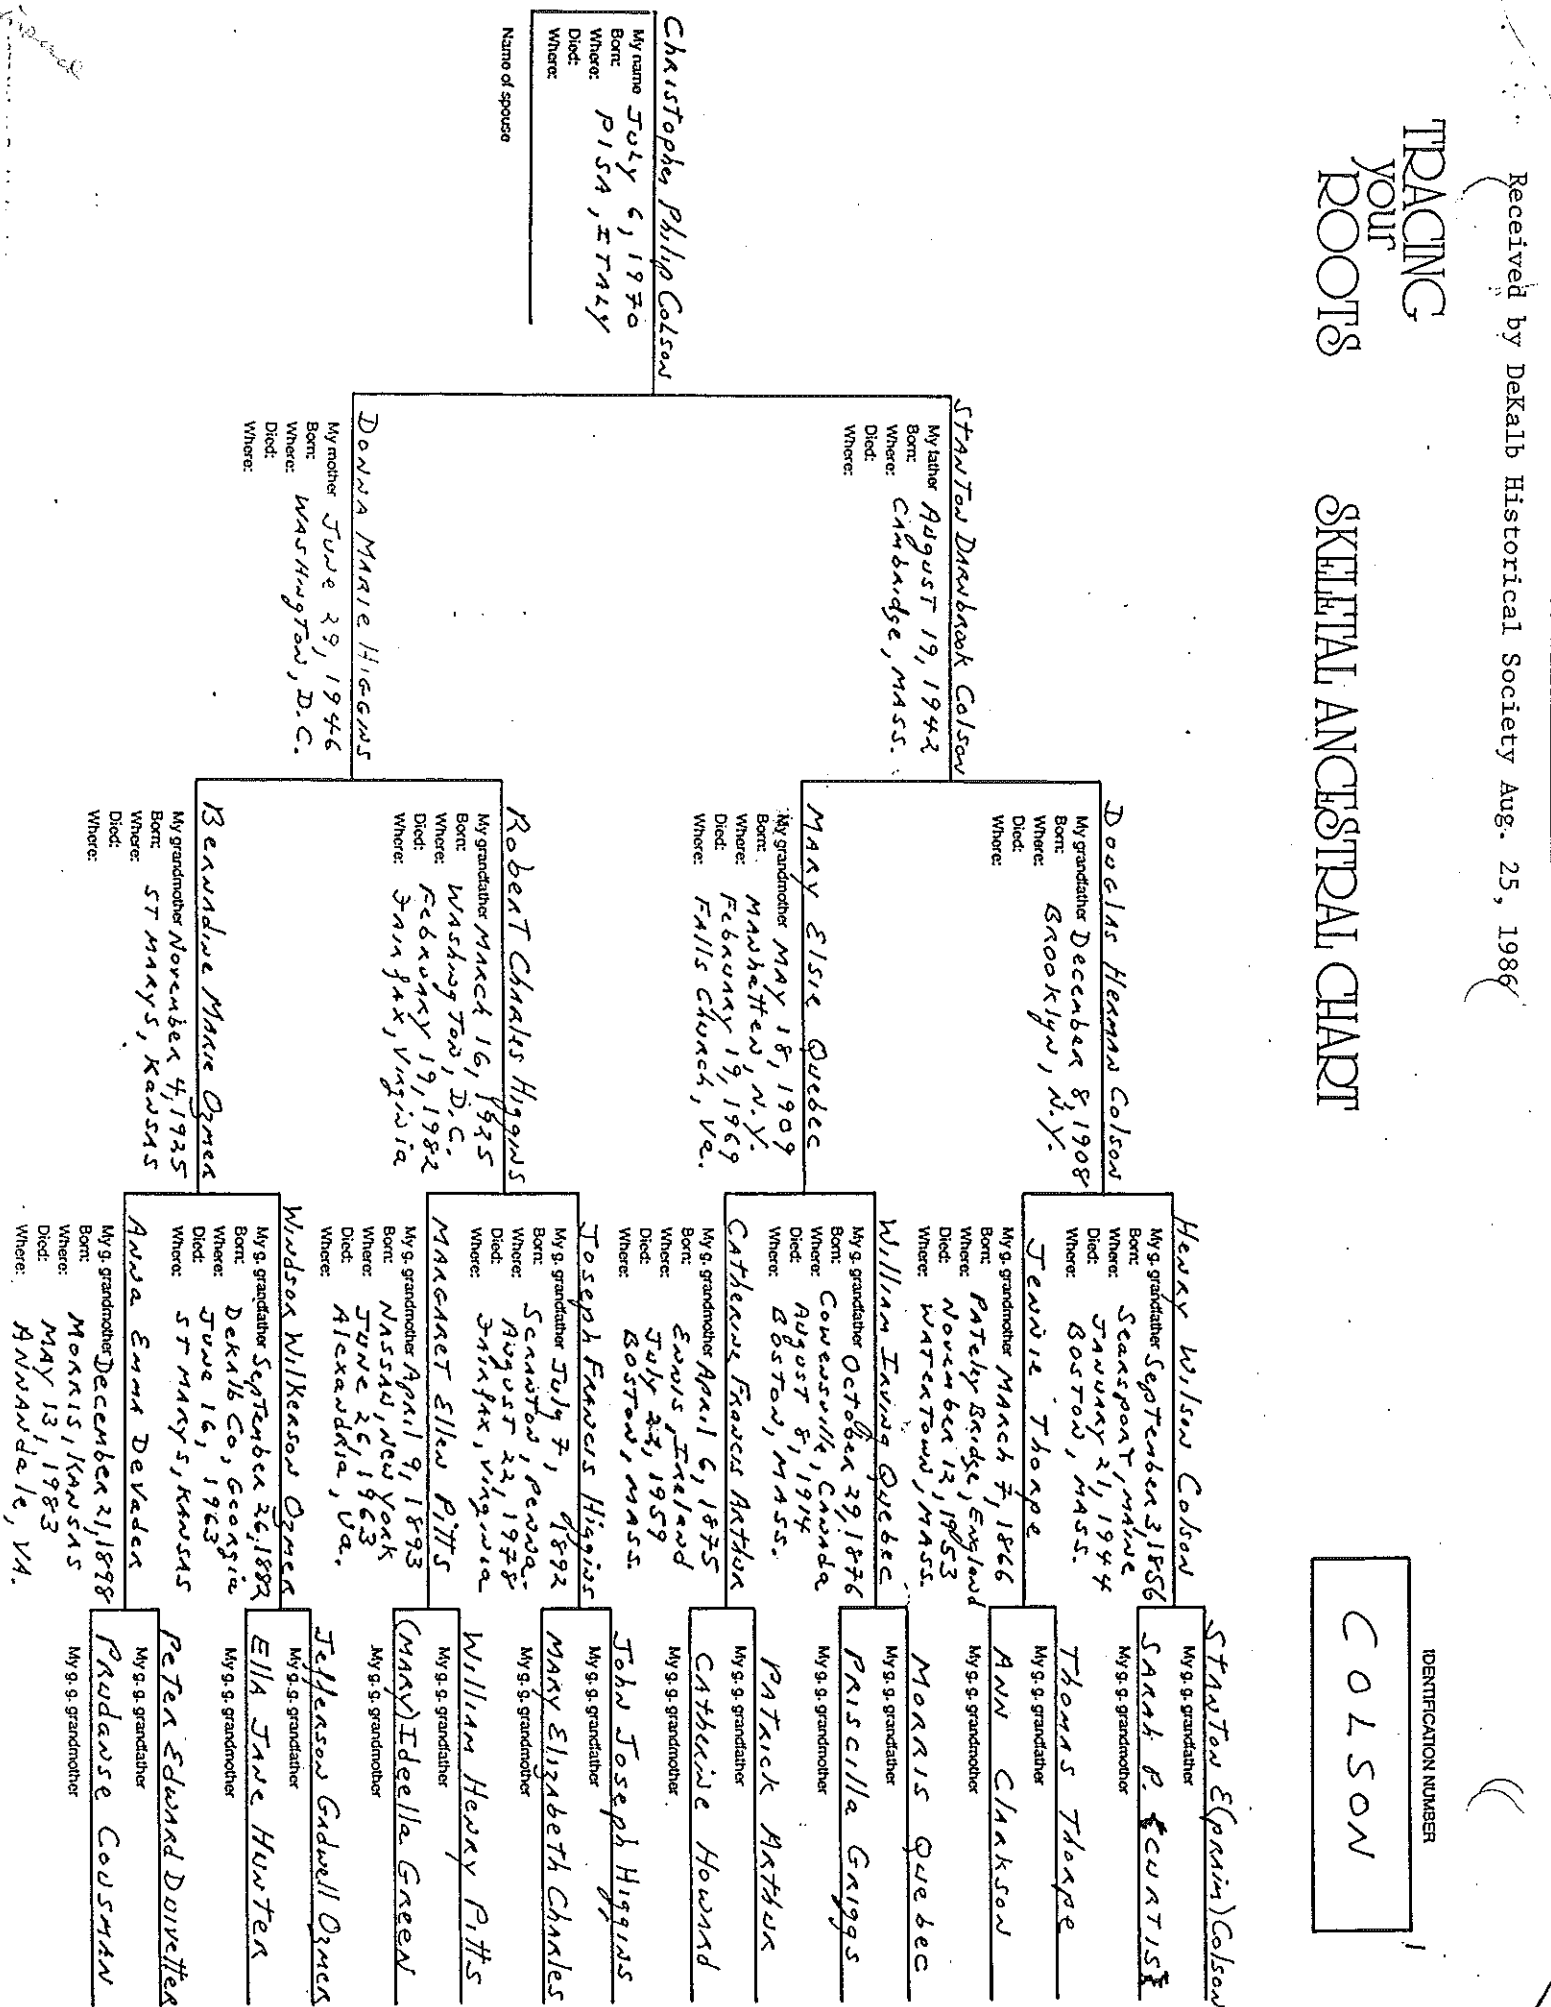

TRACING
YOUR
ROOTS

SKELTAL ANCESTRAL CHART

IDENTIFICATION NUMBER
COLSON

Expanded

TRACING
YOUR
ROOTS

SKELLETAL ANCESTRAL CHART

IDENTIFICATION NUMBER
COLSON

My name: **Christopher Philip Colson**
 Born: **JULY 6, 1970**
 Where: **PISA, ITALY**
 Died:
 Where: