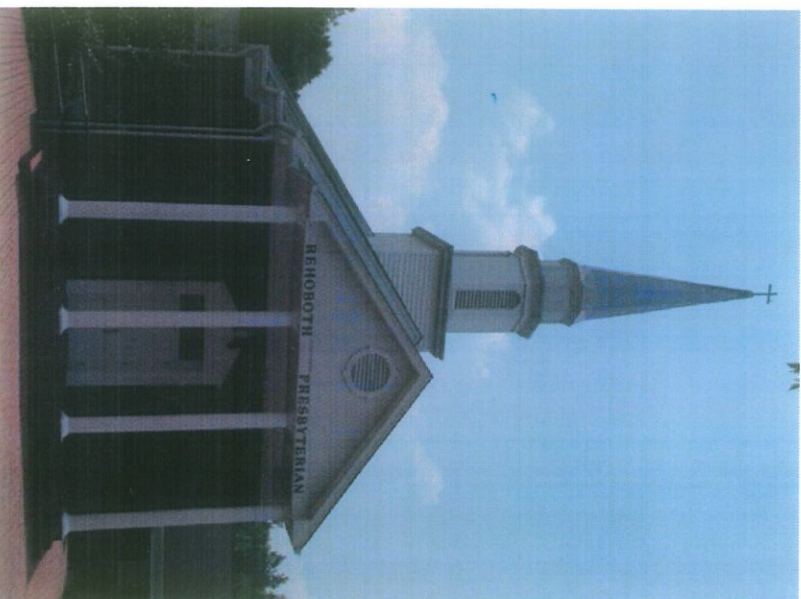

Wednesday

Youth Group - 7:30PM

Choir - 7:30PM

Sunday

Sunday School - 9:45AM

Worship Service - 11:00AM

Evening - 6:00PM

2729 Lawrenceville Hwy.